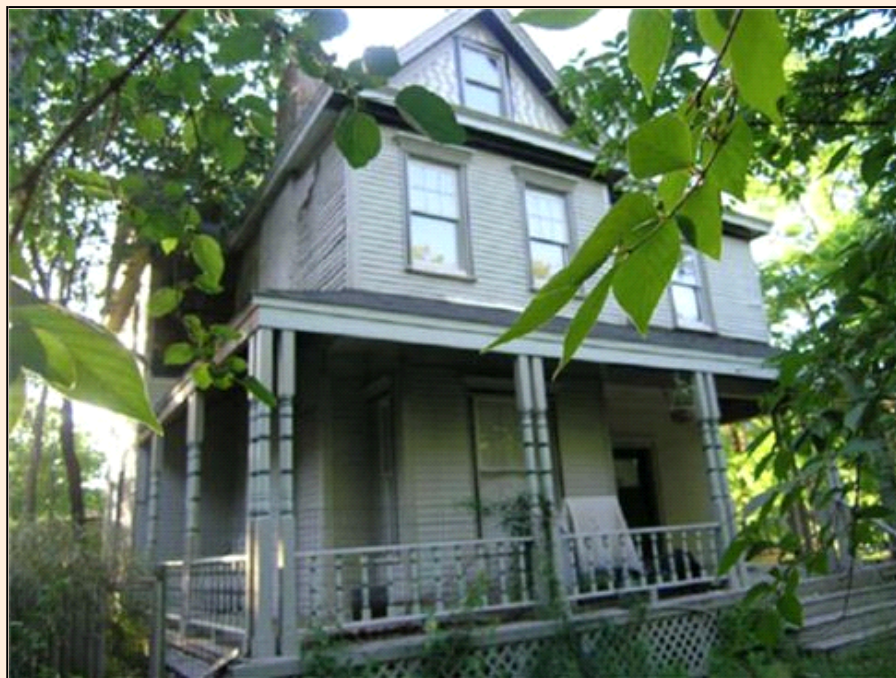

## PROPERTY DETAILS

**Listing Price:** **\$469,900**

**Listing Address:** 6930 Piney Branch Rd, NW  
Washington DC  
DC 20012

**Bedrooms:** 5

**Full Baths:** 1

**Partial Baths:** 0

**SQ FT:** 8447

**Style:** Traditional

## PROPERTY DESCRIPTION

Beautiful Victorian home with some renovation started. Planned for 4-5 bedrooms, full walk-out basement. Large corner lot and unlimited potential for real showplace with great curb appeal. This is bank owned not short sale. Priced for quick sale!